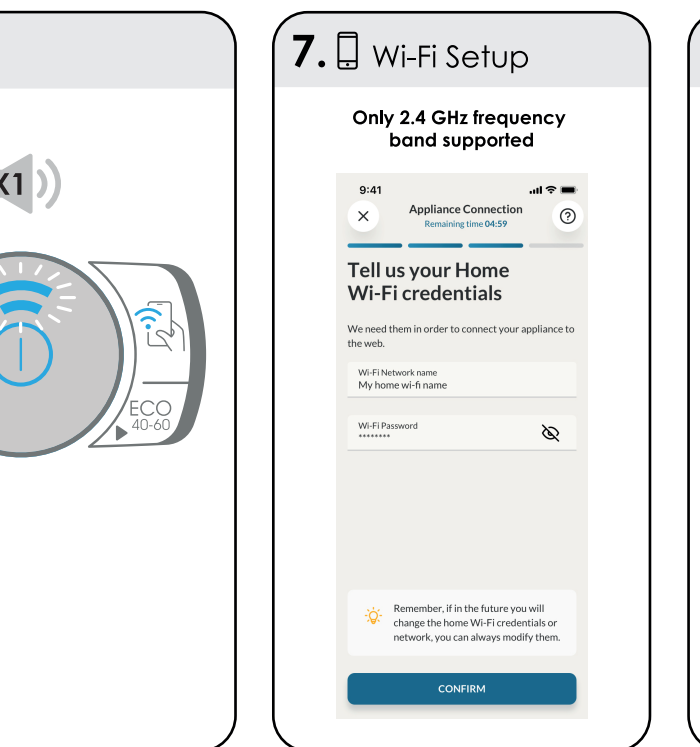

# CANDY

41052014

To download any other further information in your language, please go to:  
[go.he.services/c-nova](http://go.he.services/c-nova)

Download the hOn App

# NOVA

-  **INSTALLATION**
-  **APP SETUP**
-  **REMOTE CONTROL**
-  **PROGRAMMES**
-  **MAINTENANCE**
-  **DASHBOARD CONTROL**

# 2. APP SETUP