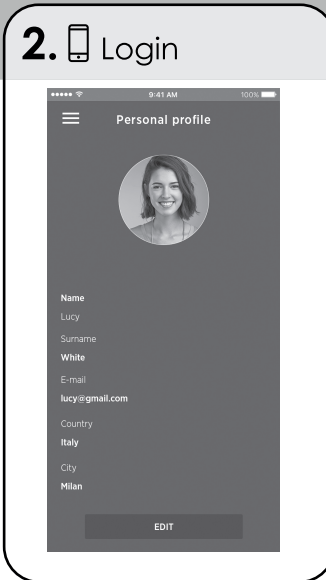

2. APP SETUP