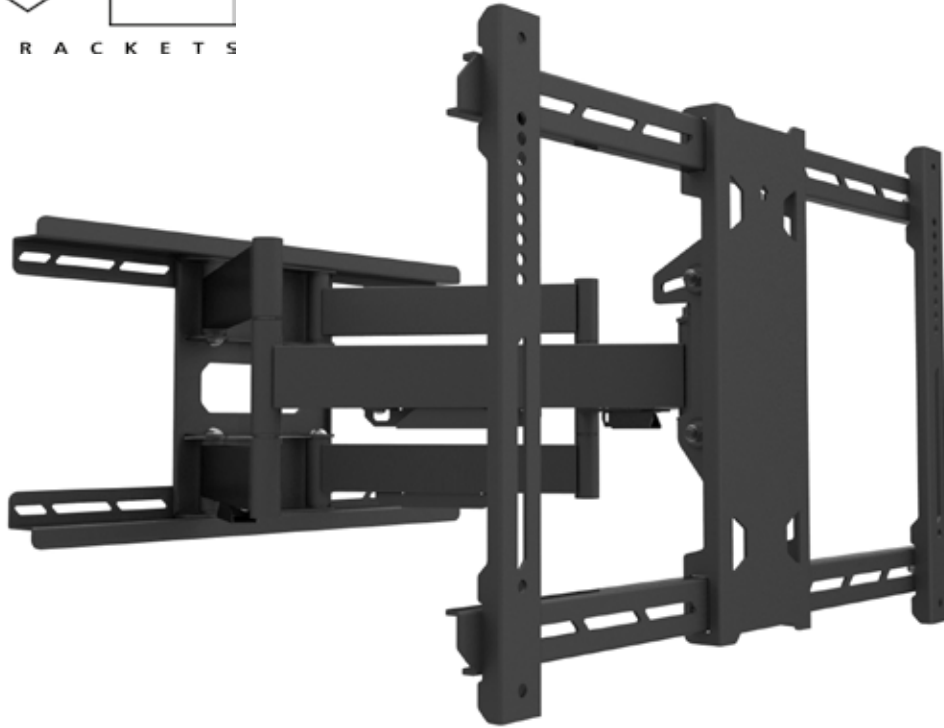

Ready when you are.

M Universal Flexarm Pro 125Kg Super Duty

Art No: 7 350 073 732 616

This Full Motion Wall Mount with dual extension arms will mount most flat-panel TV up to 125Kg's. With its ingenious design it allows even the largest TVs to extend up to 71cm from the wall, retract, tilt, and swi-

vel with ease. Using smart tilting technology we allow effortless viewing angle with a tool less manual adjustment.

SPECIFICATIONS

M Universal Flexarm Pro 125Kg Super Duty

For screen size:	55-110"
Tilt:	-5° ~ +15°
VESA standard:	200x200 300x300 400x200 400x400 600x400
EAN:	7 350 073 732 616
Size in mm:	742 x 436 x 84 mm (W*H*D)
Distance to wall:	84 -710 mm
Weight:	15.6 kg
Colour:	Black
Max load:	125 kg
Distribution package:	1 pcs
Warranty:	5 years
Single box size (WxDxH):	794 x 462 x 100 mm
Units on EUR-pallet:	11 pcs