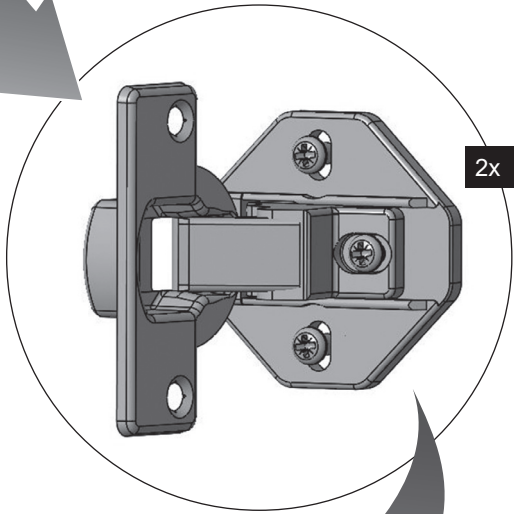

ES-NIB7141WD-FR

Washing Machine

EN Built-in Installation Manual

SHARP

Be Original.

Figures in this manual are schematic and may not match your product exactly.

Operating voltage / frequency (V/Hz)	(220-240) V~/50Hz
Total current (A)	10
Water pressure (Mpa)	Maximum: 1 Mpa Minimum : 0. 1 Mpa
Total power (W)	2100
Maximum dry laundry capacity (kg)	7
Spinning revolution (rev / min)	1400
Programme number	15
Dimensions (mm)	
Height	817.4
Width	597.4
Depth	544.3

IF THE CABINET DOOR OPENS TO THE LEFT

IF THE CABINET DOOR OPENS TO THE LEFT

IF THE CABINET DOOR OPENS TO THE RIGHT

IF THE CABINET DOOR OPENS TO THE RIGHT

CE

Service & Support

Visit Our Website

sharphomeappliances.com