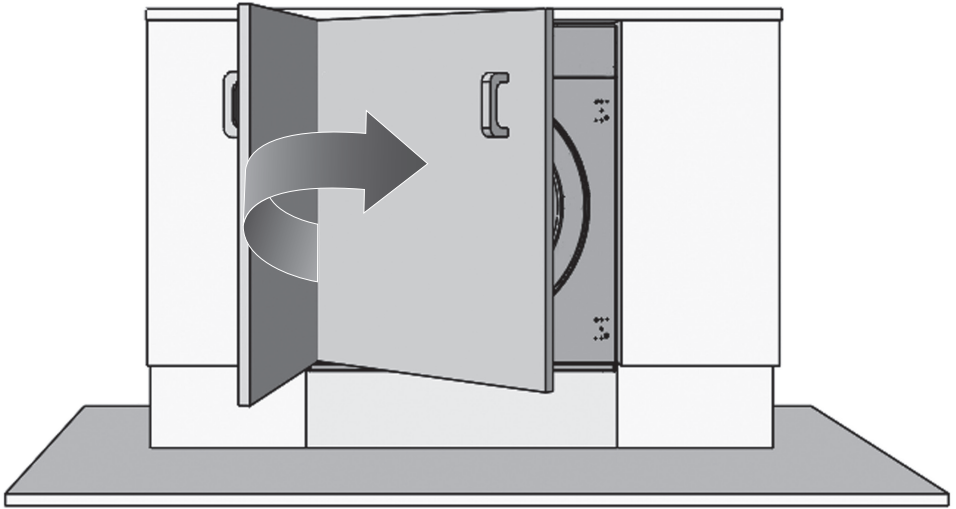

ES-NIB7141WD-FR

Washing Machine

EN Built-in Installation Manual

SHARP

Be Original.

Figures in this manual are schematic and may not match your product exactly.

Operating voltage / frequency (V/Hz)	(220-240) V~/50Hz
Total current (A)	10
Water pressure (Mpa)	Maximum: 1 Mpa Minimum : 0. 1 Mpa
Total power (W)	2100
Maximum dry laundry capacity (kg)	7
Spinning revolution (rev / min)	1400
Programme number	15
Dimensions (mm)	
Height	817.4
Width	597.4
Depth	544.3

IF THE CABINET DOOR OPENS TO THE LEFT

IF THE CABINET DOOR OPENS TO THE LEFT

IF THE CABINET DOOR OPENS TO THE RIGHT

IF THE CABINET DOOR OPENS TO THE RIGHT

CE

Service & Support

Visit Our Website

sharphomeappliances.com