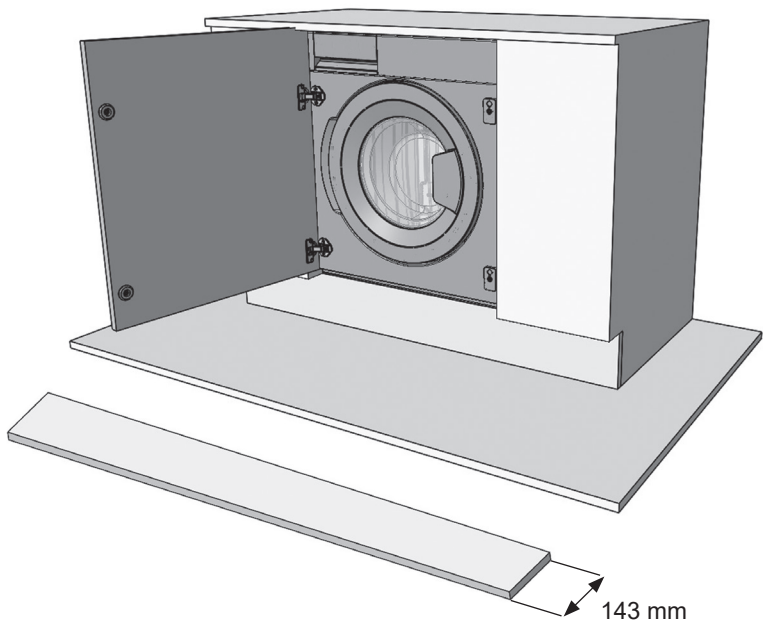

ES-NIB7141WD-FR

Washing Machine

EN Built-in Installation Manual

SHARP

Be Original.

Figures in this manual are schematic and may not match your product exactly.

Operating voltage / frequency (V/Hz)	(220-240) V~/50Hz
Total current (A)	10
Water pressure (Mpa)	Maximum: 1 Mpa Minimum : 0. 1 Mpa
Total power (W)	2100
Maximum dry laundry capacity (kg)	7
Spinning revolution (rev / min)	1400
Programme number	15
Dimensions (mm)	
Height	817.4
Width	597.4
Depth	544.3