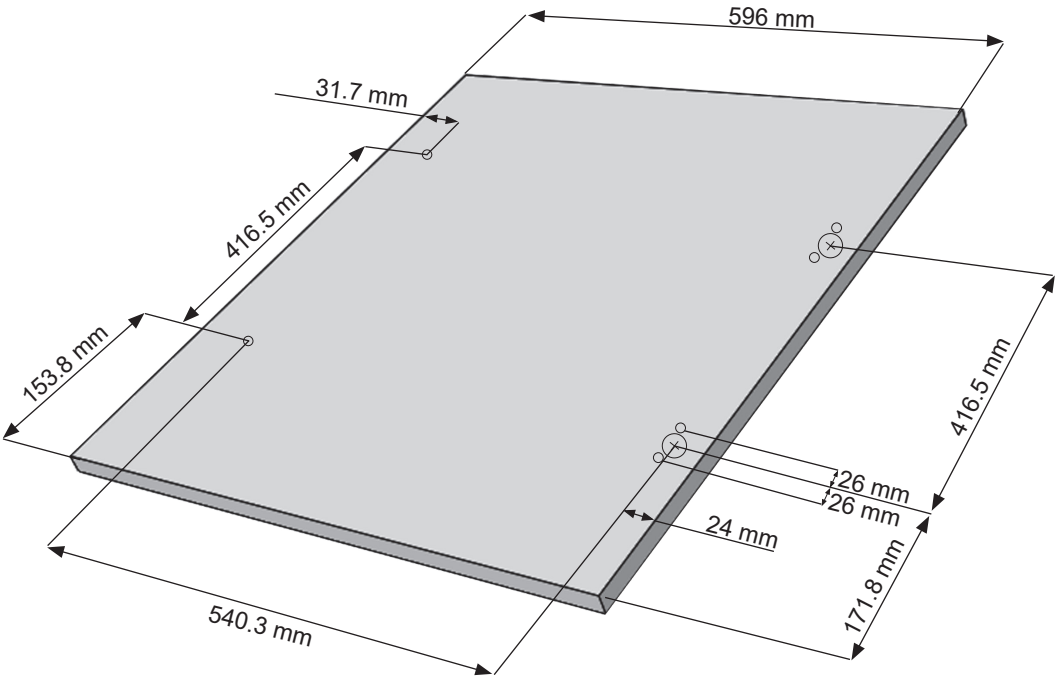

IF THE CABINET DOOR OPENS TO THE RIGHT