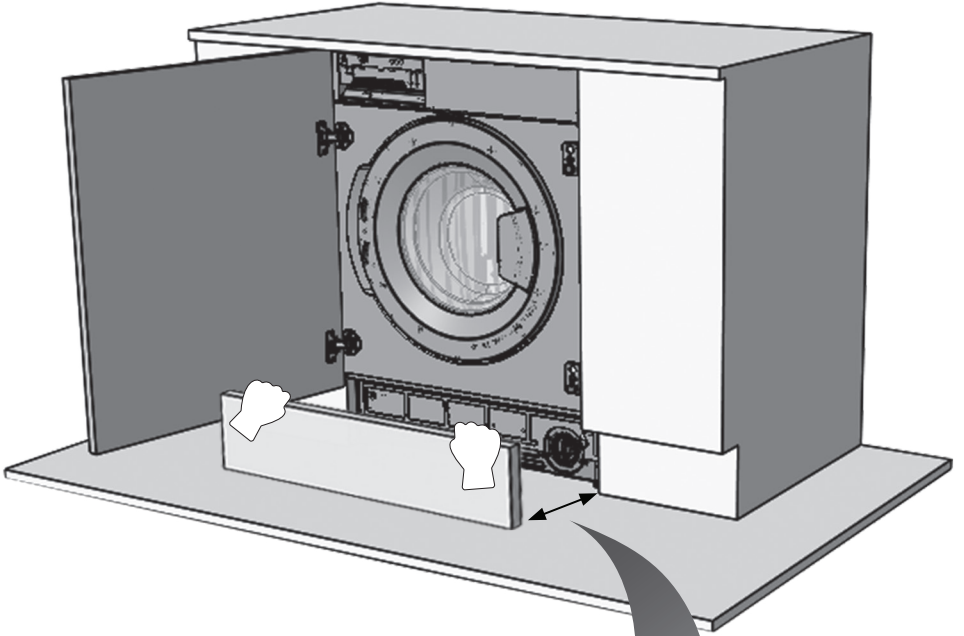

ES-NIB7141WD-FR

Washing Machine

EN Built-in Installation Manual

SHARP

Be Original.

Figures in this manual are schematic and may not match your product exactly.

Operating voltage / frequency (V/Hz)	(220-240) V~/50Hz
Total current (A)	10
Water pressure (Mpa)	Maximum: 1 Mpa Minimum : 0. 1 Mpa
Total power (W)	2100
Maximum dry laundry capacity (kg)	7
Spinning revolution (rev / min)	1400
Programme number	15
Dimensions (mm)	
Height	817.4
Width	597.4
Depth	544.3

IF THE CABINET DOOR OPENS TO THE LEFT

IF THE CABINET DOOR OPENS TO THE LEFT

IF THE CABINET DOOR OPENS TO THE RIGHT

IF THE CABINET DOOR OPENS TO THE RIGHT

CE

Service & Support

Visit Our Website

sharphomeappliances.com