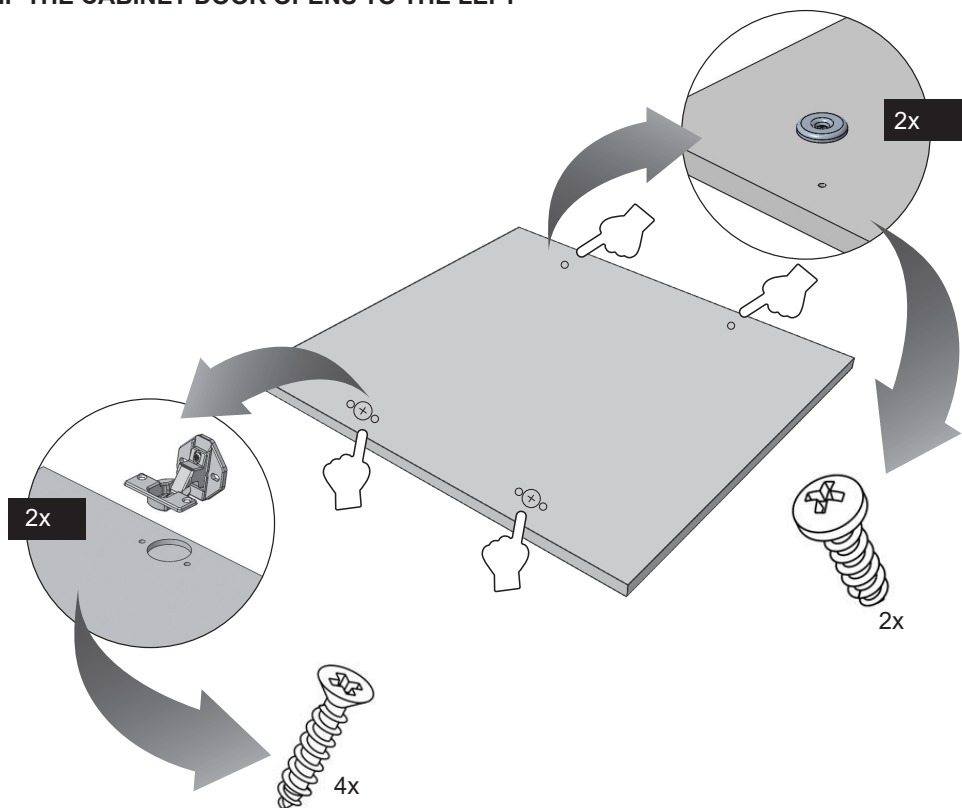

ES-NIB7141WD-FR

Washing Machine

EN Built-in Installation Manual

SHARP

Be Original.

Figures in this manual are schematic and may not match your product exactly.

Operating voltage / frequency (V/Hz)	(220-240) V~/50Hz
Total current (A)	10
Water pressure (Mpa)	Maximum: 1 Mpa Minimum : 0. 1 Mpa
Total power (W)	2100
Maximum dry laundry capacity (kg)	7
Spinning revolution (rev / min)	1400
Programme number	15
Dimensions (mm)	
Height	817.4
Width	597.4
Depth	544.3

IF THE CABINET DOOR OPENS TO THE LEFT

IF THE CABINET DOOR OPENS TO THE LEFT

IF THE CABINET DOOR OPENS TO THE RIGHT

IF THE CABINET DOOR OPENS TO THE RIGHT

CE

Service & Support

Visit Our Website

sharphomeappliances.com