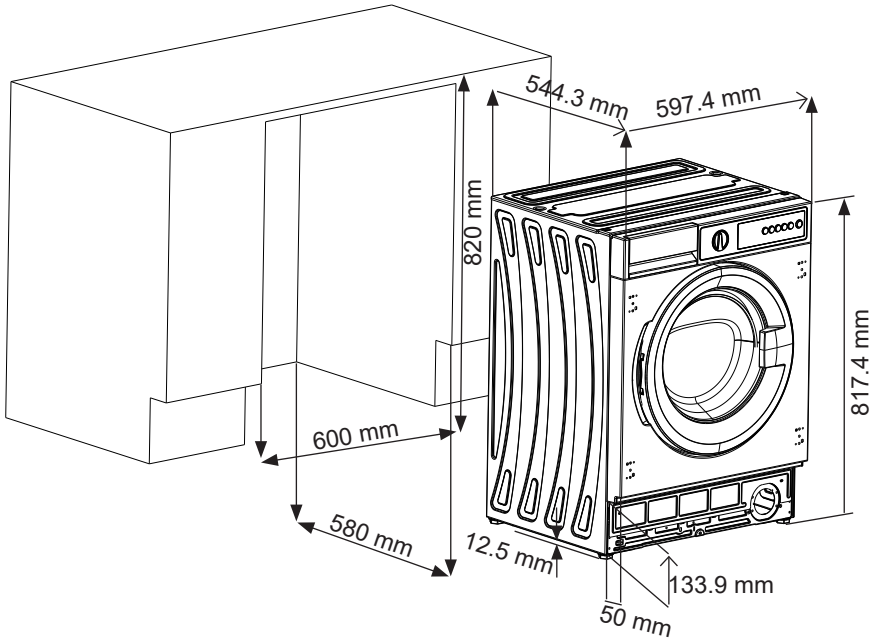

ES-NIB7141WD-FR

Washing Machine

EN Built-in Installation Manual

SHARP

Be Original.

Figures in this manual are schematic and may not match your product exactly.

Operating voltage / frequency (V/Hz)	(220-240) V~/50Hz
Total current (A)	10
Water pressure (Mpa)	Maximum: 1 Mpa Minimum : 0. 1 Mpa
Total power (W)	2100
Maximum dry laundry capacity (kg)	7
Spinning revolution (rev / min)	1400
Programme number	15
Dimensions (mm)	
Height	817.4
Width	597.4
Depth	544.3