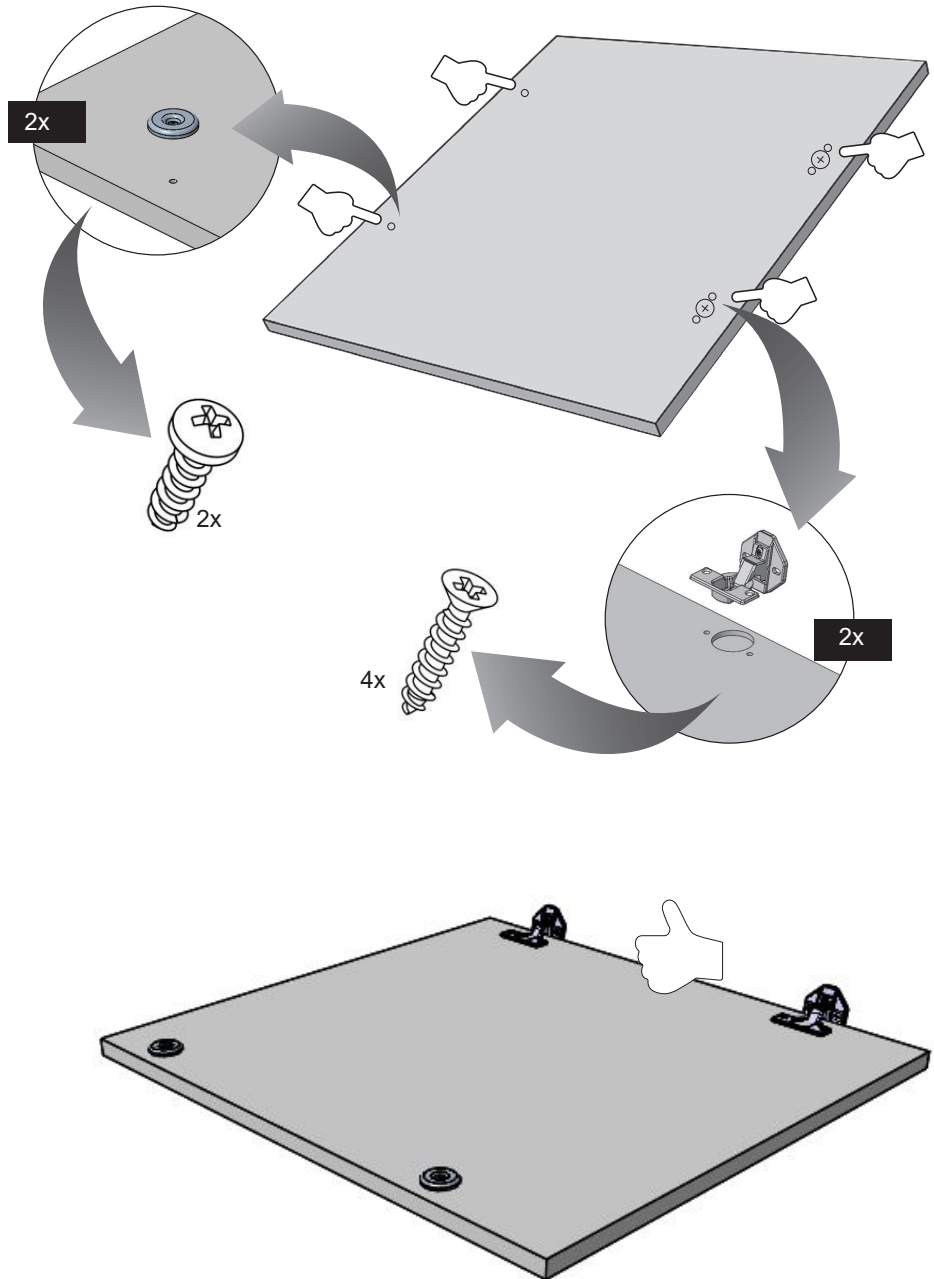

ES-NIB7141WD-FR

Washing Machine

EN Built-in Installation Manual

SHARP

Be Original.

Figures in this manual are schematic and may not match your product exactly.

Operating voltage / frequency (V/Hz)	(220-240) V~/50Hz
Total current (A)	10
Water pressure (Mpa)	Maximum: 1 Mpa Minimum : 0. 1 Mpa
Total power (W)	2100
Maximum dry laundry capacity (kg)	7
Spinning revolution (rev / min)	1400
Programme number	15
Dimensions (mm)	
Height	817.4
Width	597.4
Depth	544.3

IF THE CABINET DOOR OPENS TO THE LEFT

IF THE CABINET DOOR OPENS TO THE LEFT

IF THE CABINET DOOR OPENS TO THE RIGHT

IF THE CABINET DOOR OPENS TO THE RIGHT

CE

Service & Support

Visit Our Website

sharphomeappliances.com