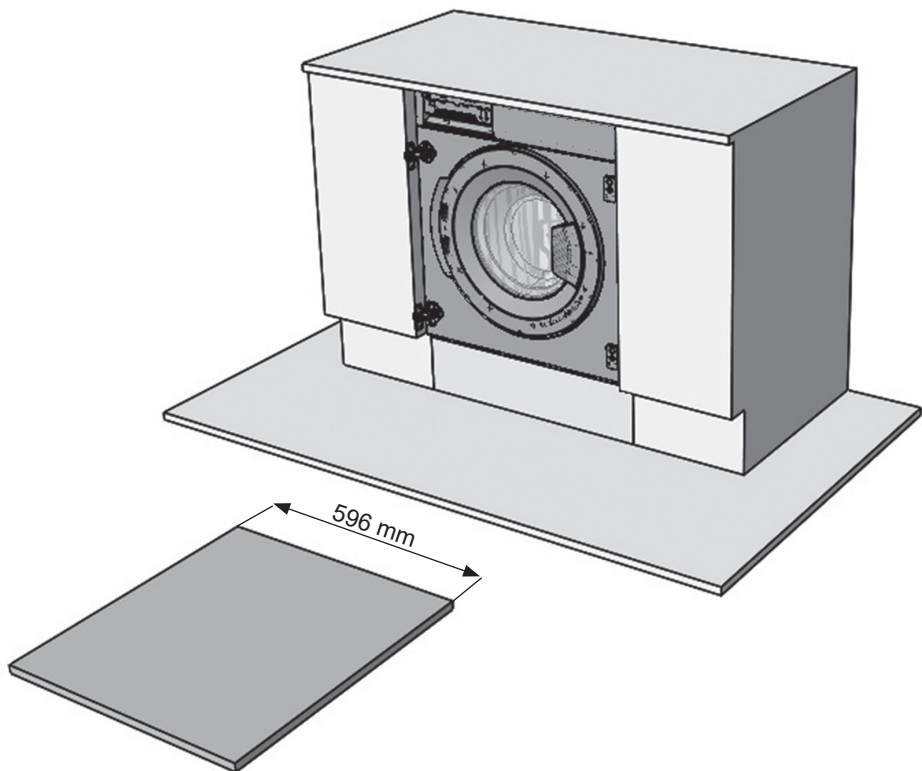

ES-NIB7141WD-FR

Washing Machine

EN Built-in Installation Manual

SHARP

Be Original.

Figures in this manual are schematic and may not match your product exactly.

Operating voltage / frequency (V/Hz)	(220-240) V~/50Hz
Total current (A)	10
Water pressure (Mpa)	Maximum: 1 Mpa Minimum : 0. 1 Mpa
Total power (W)	2100
Maximum dry laundry capacity (kg)	7
Spinning revolution (rev / min)	1400
Programme number	15
Dimensions (mm)	
Height	817.4
Width	597.4
Depth	544.3

IF THE CABINET DOOR OPENS TO THE LEFT

IF THE CABINET DOOR OPENS TO THE LEFT

IF THE CABINET DOOR OPENS TO THE RIGHT

IF THE CABINET DOOR OPENS TO THE RIGHT

CE

Service & Support

Visit Our Website

sharphomeappliances.com