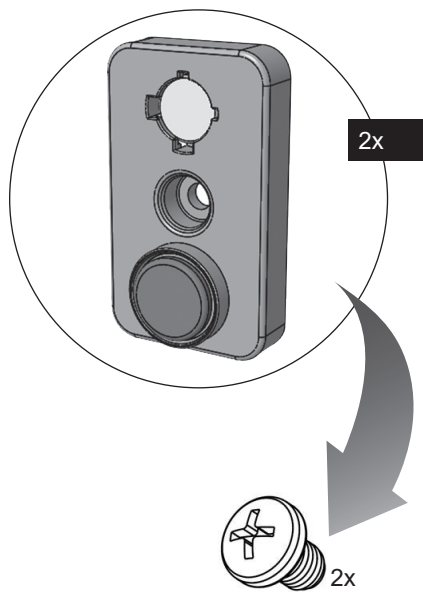

ES-NIB7141WD-FR

Washing Machine

EN Built-in Installation Manual

SHARP

Be Original.

Figures in this manual are schematic and may not match your product exactly.

Operating voltage / frequency (V/Hz)	(220-240) V~/50Hz
Total current (A)	10
Water pressure (Mpa)	Maximum: 1 Mpa Minimum : 0. 1 Mpa
Total power (W)	2100
Maximum dry laundry capacity (kg)	7
Spinning revolution (rev / min)	1400
Programme number	15
Dimensions (mm)	
Height	817.4
Width	597.4
Depth	544.3

IF THE CABINET DOOR OPENS TO THE LEFT

IF THE CABINET DOOR OPENS TO THE LEFT

IF THE CABINET DOOR OPENS TO THE RIGHT

IF THE CABINET DOOR OPENS TO THE RIGHT

CE

Service & Support

Visit Our Website

sharphomeappliances.com