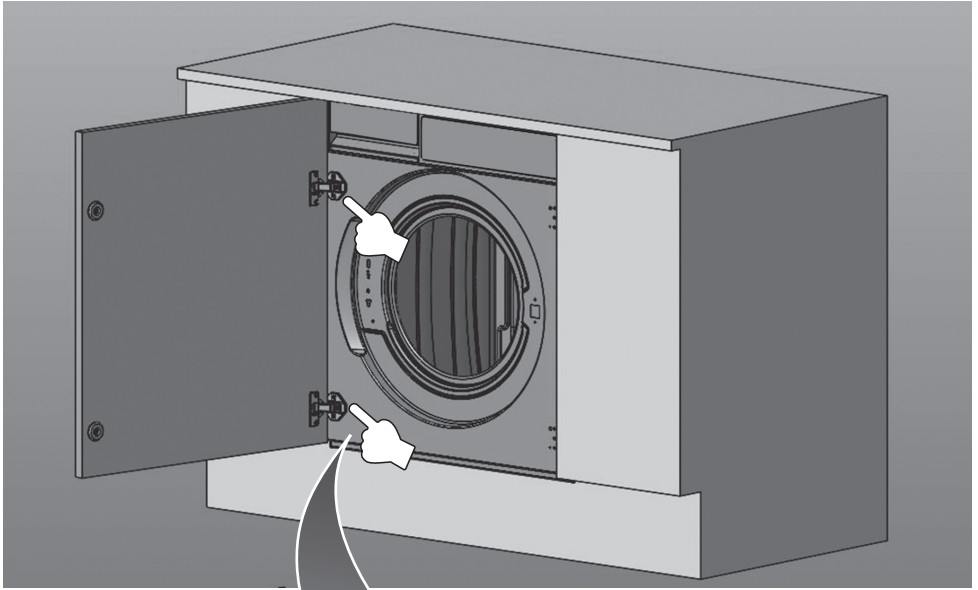

ES-NIB7141WD-FR

Washing Machine

EN Built-in Installation Manual

SHARP

Be Original.

Figures in this manual are schematic and may not match your product exactly.

Operating voltage / frequency (V/Hz)	(220-240) V~/50Hz
Total current (A)	10
Water pressure (Mpa)	Maximum: 1 Mpa Minimum : 0. 1 Mpa
Total power (W)	2100
Maximum dry laundry capacity (kg)	7
Spinning revolution (rev / min)	1400
Programme number	15
Dimensions (mm)	
Height	817.4
Width	597.4
Depth	544.3

IF THE CABINET DOOR OPENS TO THE LEFT

IF THE CABINET DOOR OPENS TO THE LEFT

IF THE CABINET DOOR OPENS TO THE RIGHT

IF THE CABINET DOOR OPENS TO THE RIGHT

CE

Service & Support

Visit Our Website

sharphomeappliances.com