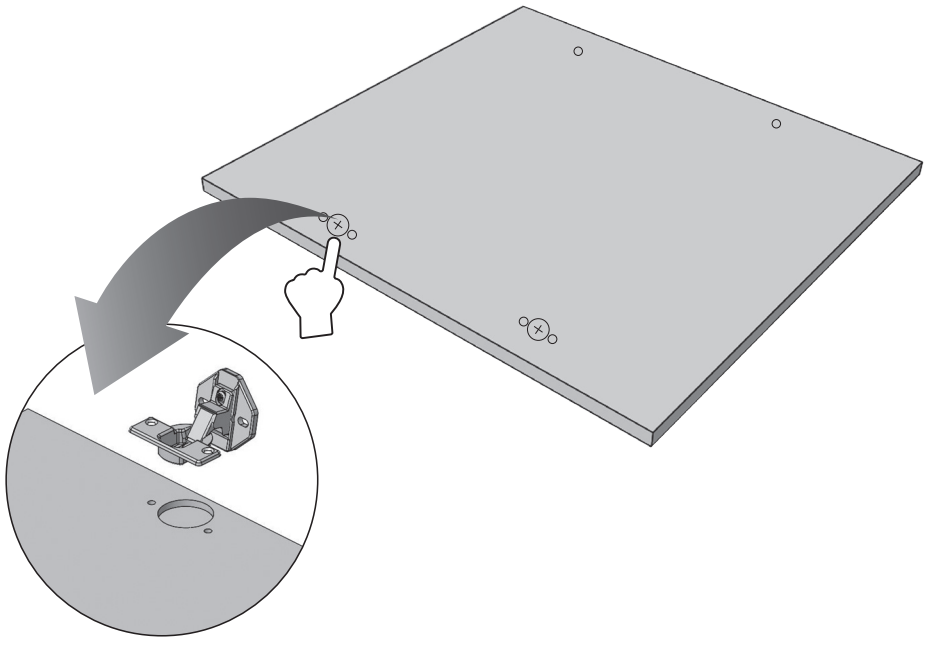

ES-NIB7141WD-FR

Washing Machine

EN Built-in Installation Manual

SHARP

Be Original.

Figures in this manual are schematic and may not match your product exactly.

Operating voltage / frequency (V/Hz)	(220-240) V~/50Hz
Total current (A)	10
Water pressure (Mpa)	Maximum: 1 Mpa Minimum : 0. 1 Mpa
Total power (W)	2100
Maximum dry laundry capacity (kg)	7
Spinning revolution (rev / min)	1400
Programme number	15
Dimensions (mm)	
Height	817.4
Width	597.4
Depth	544.3

IF THE CABINET DOOR OPENS TO THE LEFT

IF THE CABINET DOOR OPENS TO THE LEFT

IF THE CABINET DOOR OPENS TO THE RIGHT

IF THE CABINET DOOR OPENS TO THE RIGHT

CE

Service & Support

Visit Our Website

sharphomeappliances.com