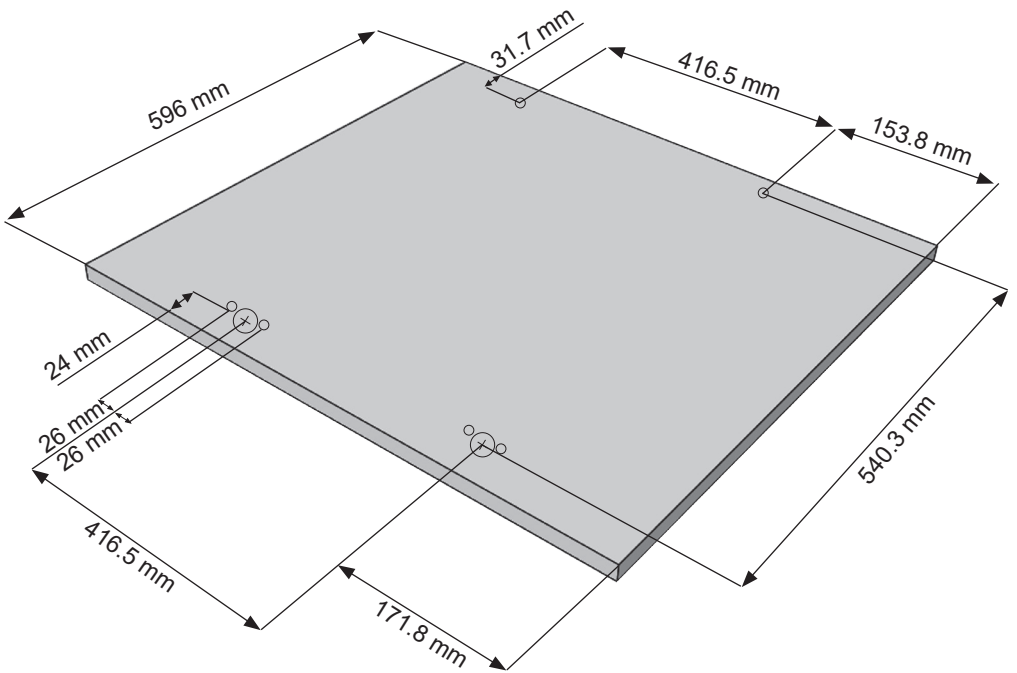

IF THE CABINET DOOR OPENS TO THE LEFT