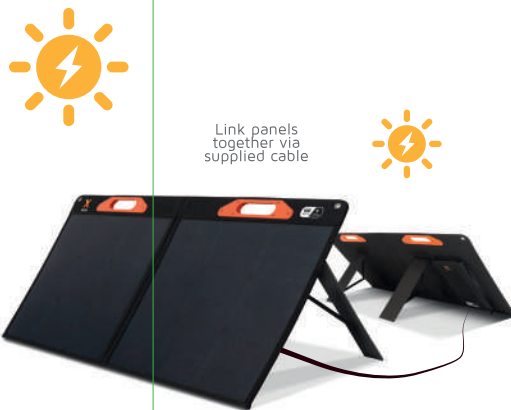

xtorm

Manual
Gebruiksaanwijzing
Gebrauchsanweisung
Mode d'emploi
Manual
Bruksanvisning
Brugsvejledning
Käyttöopas
Uživatelská příručka
Používateľská príručka
Εγχειρίδιο χρήσης
مدمختسمل ليلي د

XPS100 / (XPS200)

#MOREENERGY

1

- (2x)100 Watts - Sunpower® panel
- **Folded:** 598x529x45mm
  Unfolded: 1060x598x25mm
- 3800g per panel
- **Output:** (2x)DC 100W (19.8V/5A)
  (2x)USB-C PD 45W
  (2x)USB-A QC 3.0
- (Dual) DC to MC4 cable (2M)

2

5

4

6